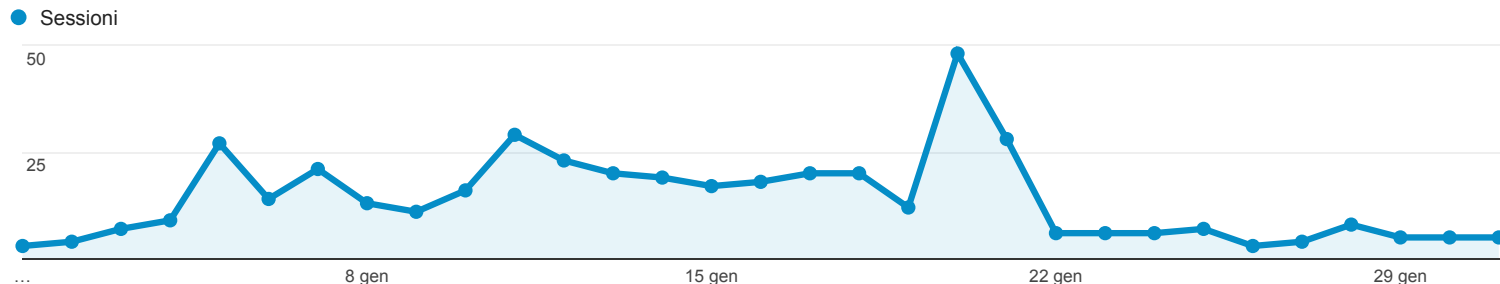

01 gen 2016 - 31 gen 2016

Monitoraggio mensile

Tutte le sessioni
100,00%

Monitoraggio mensile

Data	Sessioni	Nuovi utenti	Durata sessione media	Visualizzazioni di pagina	Pagine/sessione
	434 % del totale: 100,00% (434)	159 % del totale: 100,63% (158)	00:06:35 Media per vista: 00:06:35 (0,00%)	1.041 % del totale: 100,00% (1.041)	2,40 Media per vista: 2,40 (0,00%)
1. 20160120	48 (11,06%)	44 (27,67%)	00:00:33	55 (5,28%)	1,15
2. 20160111	29 (6,68%)	4 (2,52%)	00:12:36	113 (10,85%)	3,90
3. 20160121	28 (6,45%)	25 (15,72%)	00:00:51	35 (3,36%)	1,25
4. 20160105	27 (6,22%)	14 (8,81%)	00:02:26	76 (7,30%)	2,81
5. 20160112	23 (5,30%)	2 (1,26%)	00:13:02	103 (9,89%)	4,48
6. 20160107	21 (4,84%)	4 (2,52%)	00:02:40	36 (3,46%)	1,71
7. 20160113	20 (4,61%)	2 (1,26%)	00:15:45	55 (5,28%)	2,75
8. 20160117	20 (4,61%)	2 (1,26%)	00:10:37	54 (5,19%)	2,70
9. 20160118	20 (4,61%)	5 (3,14%)	00:04:34	65 (6,24%)	3,25
10. 20160114	19 (4,38%)	2 (1,26%)	00:22:46	71 (6,82%)	3,74
11. 20160116	18 (4,15%)	0 (0,00%)	00:18:29	54 (5,19%)	3,00
12. 20160115	17 (3,92%)	2 (1,26%)	00:16:06	44 (4,23%)	2,59
13. 20160110	16 (3,69%)	2 (1,26%)	00:09:10	39 (3,75%)	2,44
14. 20160106	14 (3,23%)	4 (2,52%)	00:05:54	27 (2,59%)	1,93
15. 20160108	13 (3,00%)	2 (1,26%)	00:06:43	29 (2,79%)	2,23
16. 20160119	12 (2,76%)	3 (1,89%)	00:00:18	23 (2,21%)	1,92
17. 20160109	11 (2,53%)	0 (0,00%)	00:00:08	12 (1,15%)	1,09
18. 20160104	9 (2,07%)	1 (0,63%)	00:00:06	11 (1,06%)	1,22
19. 20160128	8 (1,84%)	7 (4,40%)	00:00:07	10 (0,96%)	1,25
20. 20160103	7 (1,61%)	0 (0,00%)	00:00:00	7 (0,67%)	1,00
21. 20160125	7 (1,61%)	4 (2,52%)	00:00:11	9 (0,86%)	1,29
22. 20160122	6 (1,38%)	3 (1,89%)	00:00:30	15 (1,44%)	2,50
23. 20160123	6 (1,38%)	1 (0,63%)	00:00:46	8 (0,77%)	1,33